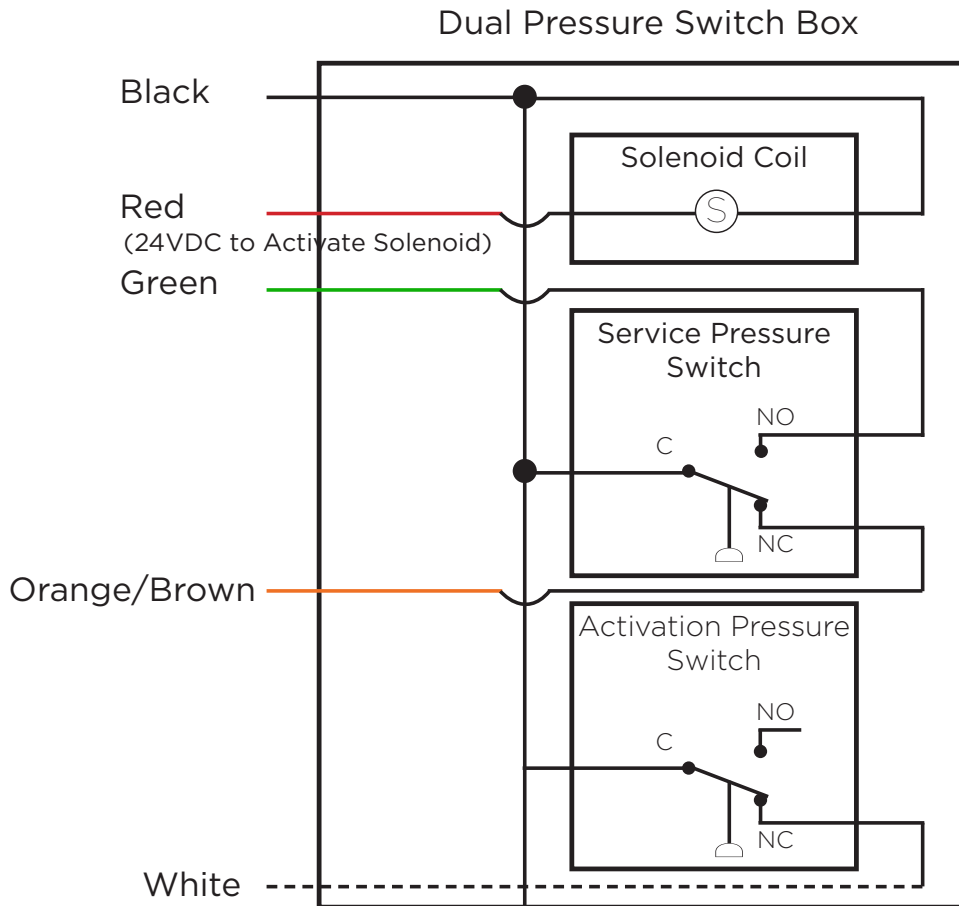

Wiring Diagram for Firetrace P/N 600405-24, 600605-24 and 600416-24

600405-24 (600605-24) - For Dry Chemical and 195 PSI Systems:

Service Pressure Switch: 160 PSI

Activation Pressure Switch: 70 PSI

600416-24 - For FM200 and 150 PSI Systems:

Service Pressure Switch: 99 PSI

Activation Pressure Switch: 70 PSI

A **Halma** company